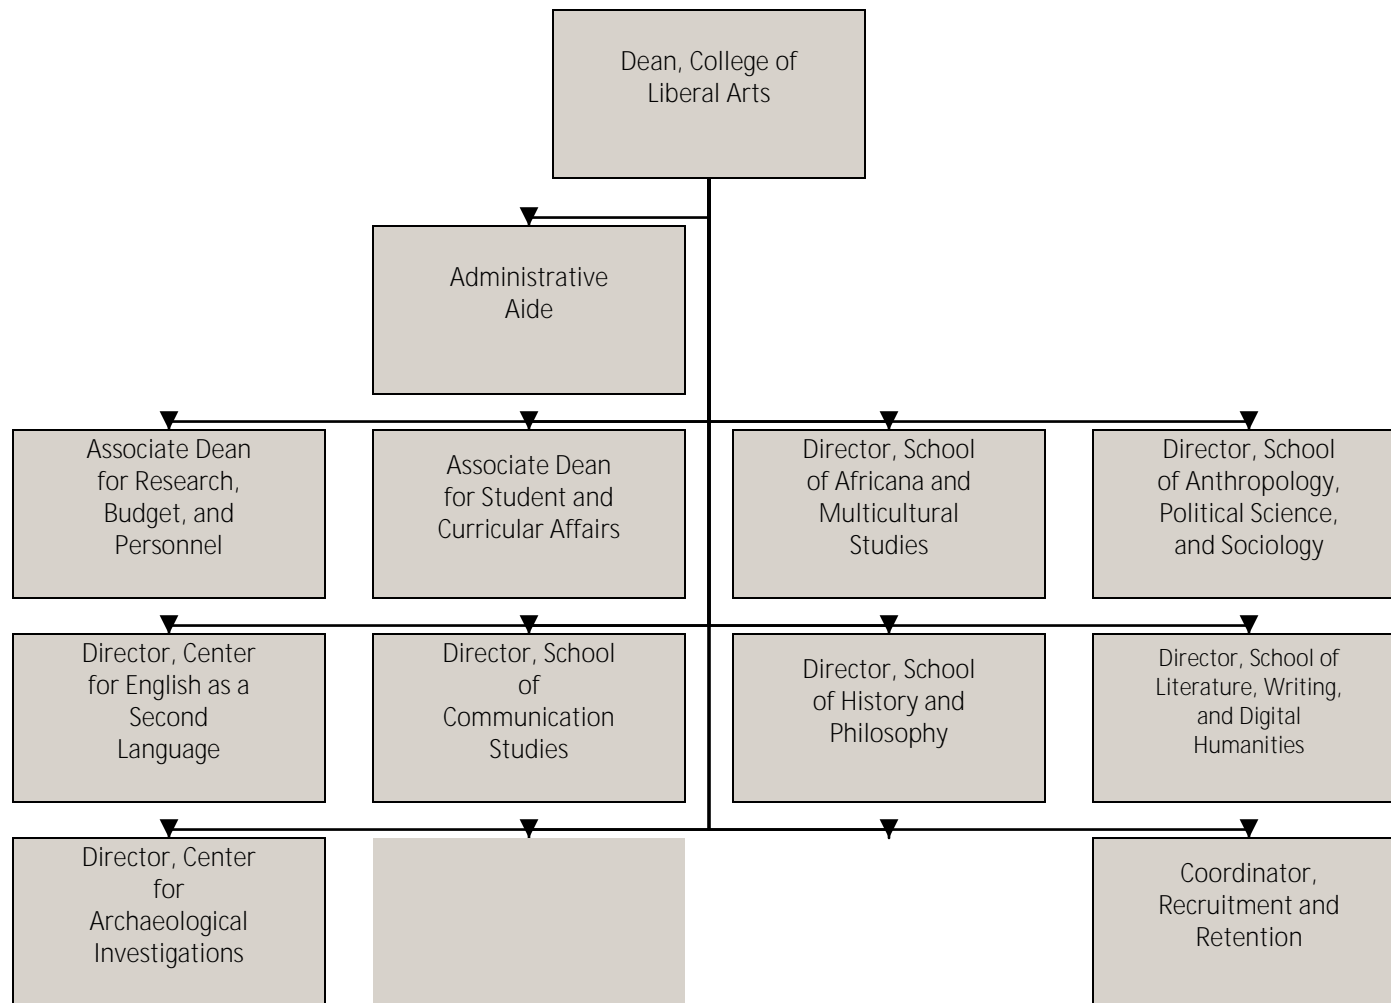

ORGANIZATIONAL CHART

Office of the Chancellor Chief of Staff Reports

Note: Click the top level position to visit the unit's homepage

Associate Provost for Academic Administration
Reports to the Provost and Vice Chancellor for Academic Affairs

Note: Click the top level position to visit the unit s homepage

Associate Provost for Academic Programs
Reports to the Provost and Vice Chancellor for Academic Affairs

Note: Click the top level position to visit the unit s homepage

Dean, College of

School of Education
Reports to the Provost and Vice Chancellor for Academic Affairs

Note: Click the top level position to visit the unit's homepage

School of Law

Reports to the Provost and Vice Chancellor for Academic Affairs