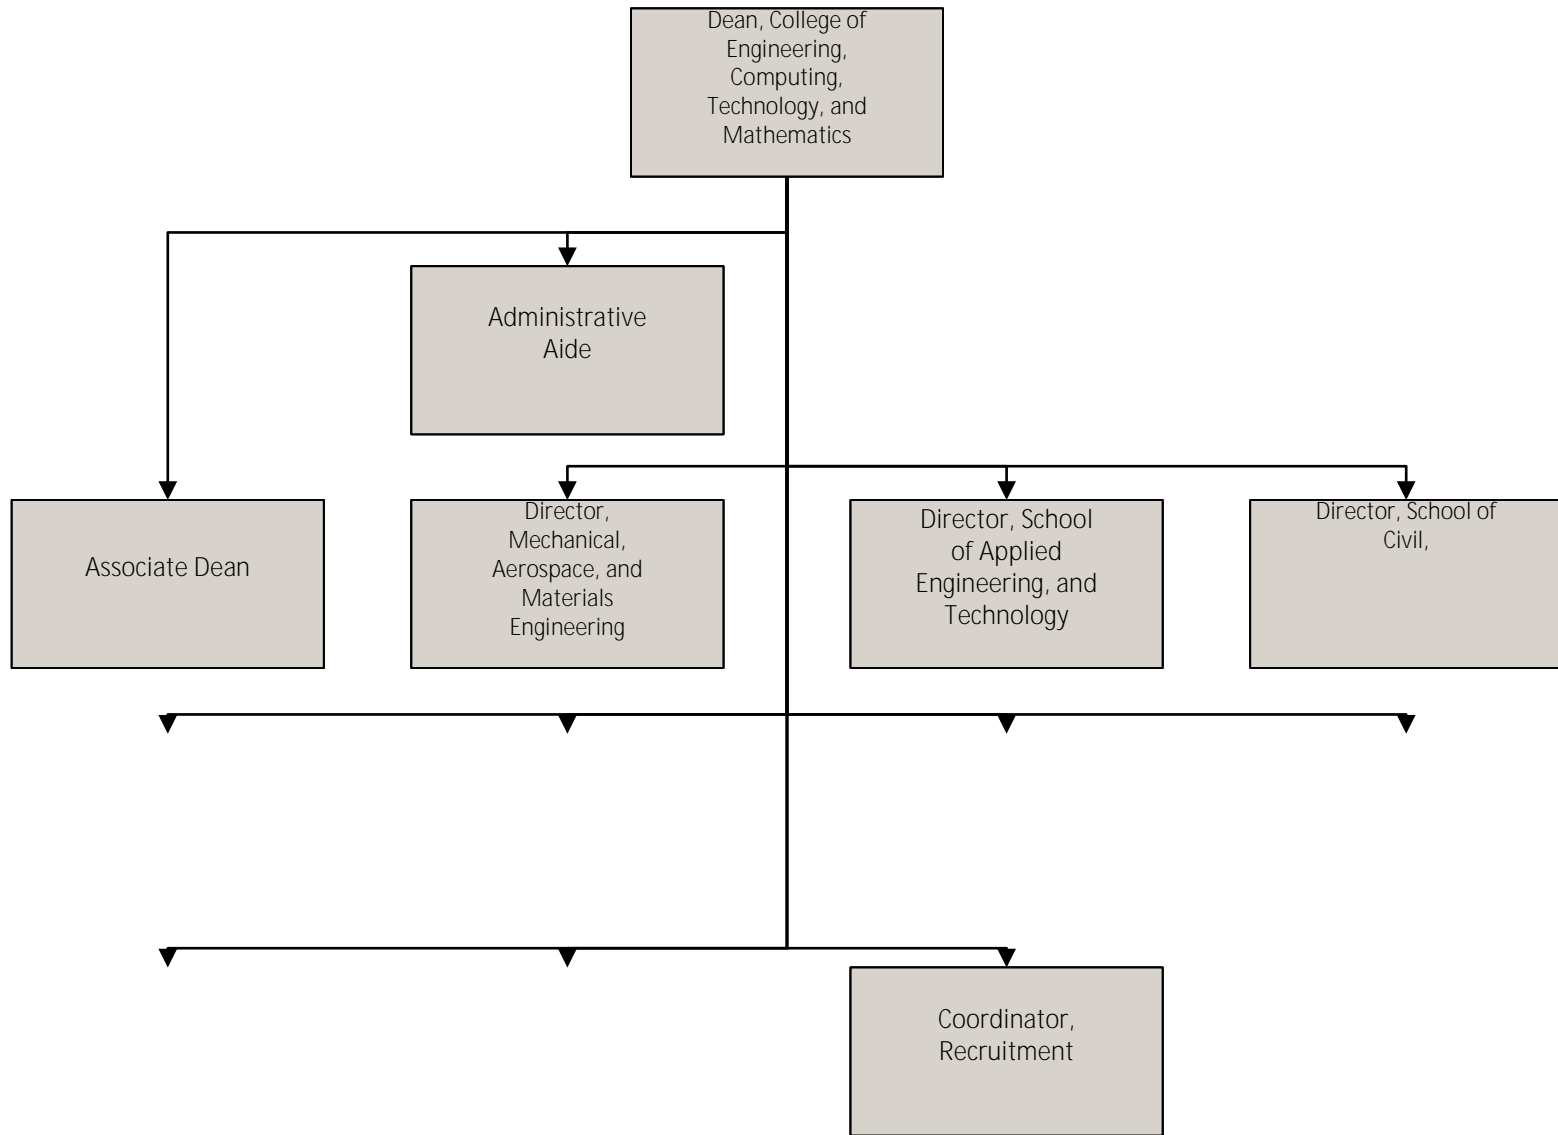

ORGANIZATIONAL CHART

Office of the Chancellor Chief of Staff Reports

Note: Click the top level position to visit the unit's homepage

Associate Provost for Academic Administration
Reports to the Provost and Vice Chancellor for Academic Affairs

Note: Click the top level position to visit the unit s homepage

Associate Provost for Academic Programs
Reports to the Provost and Vice Chancellor for Academic Affairs

Note: Click the top level position to visit the unit s homepage

Dean, College of

School of Education
Reports to the Provost and Vice Chancellor for Academic Affairs

Note: Click the top level position to visit the unit's homepage

School of Law

Reports to the Provost and Vice Chancellor for Academic Affairs

Note: Click the top level position to visit the unit's homepage

School of Medicine Reports to the Chancellor

Note: Click the top level position to visit the unit's homepage

Vice Chancellor for Student Affairs Reports to the Chancellor