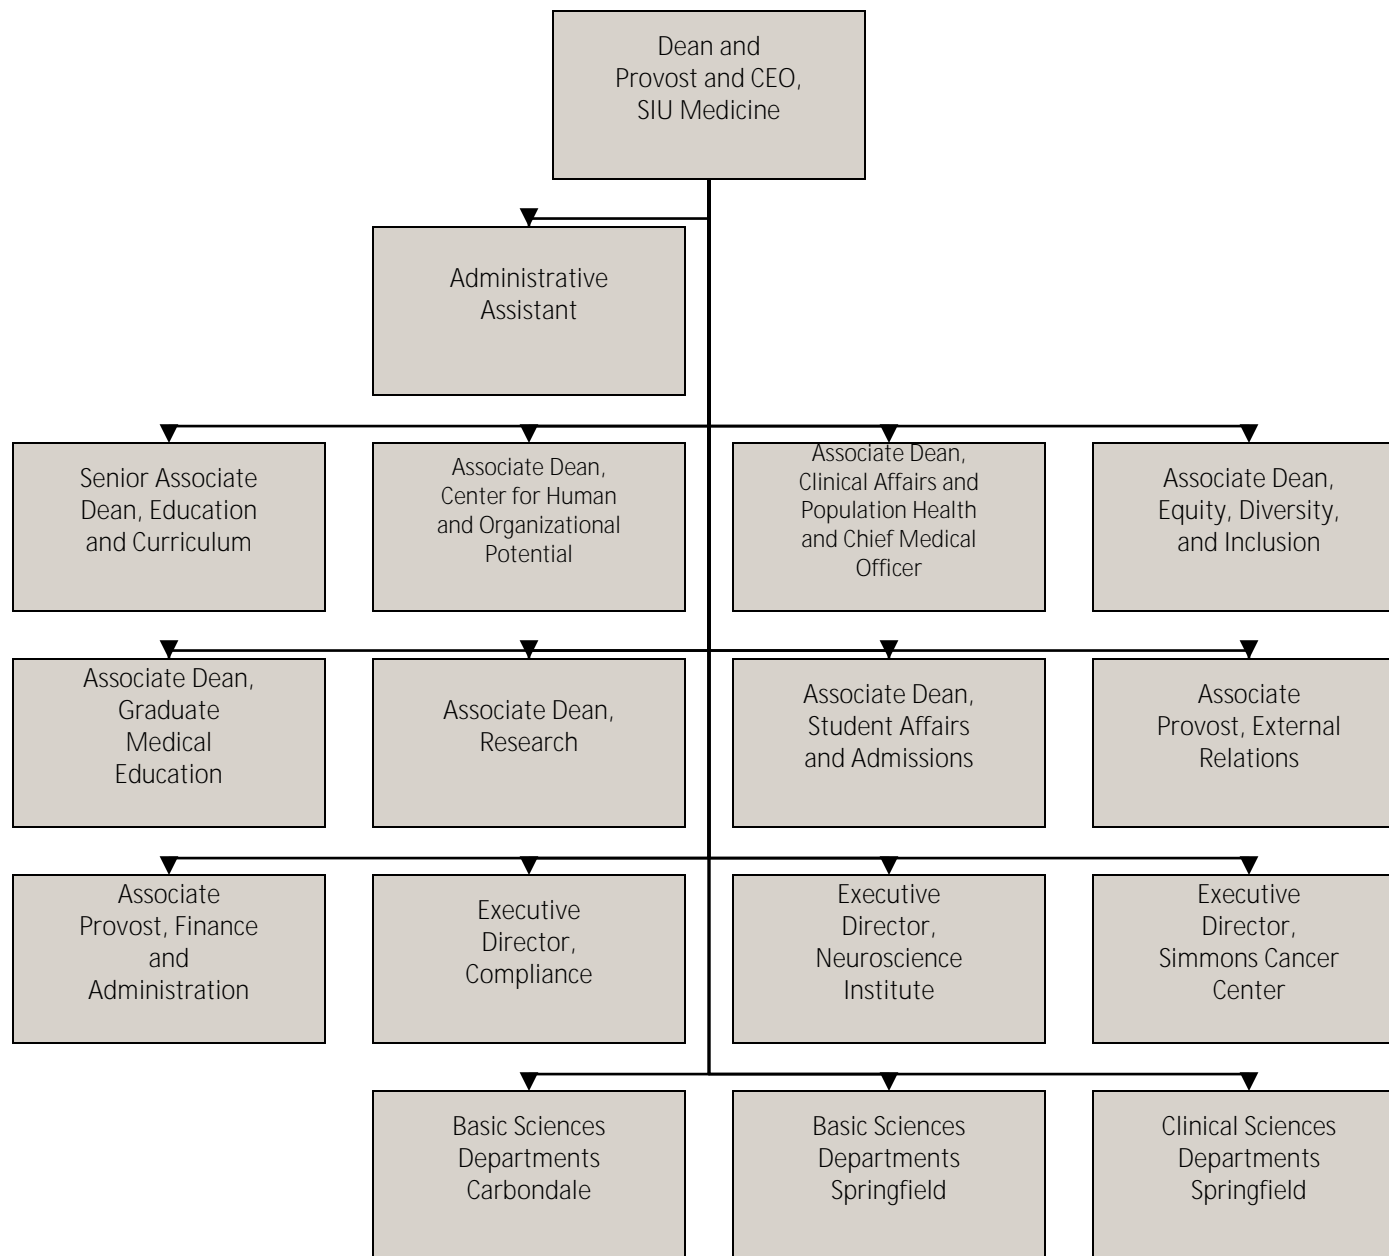

ORGANIZATIONAL CHART

Office of the Chancellor Chief of Staff Reports

Note: Click the top level position to visit the unit's homepage

Associate Provost for Academic Administration
Reports to the Provost and Vice Chancellor for Academic Affairs

Note: Click the top level position to visit the unit s homepage

Associate Provost for Academic Programs
Reports to the Provost and Vice Chancellor for Academic Affairs

Note: Click the top level position to visit the unit s homepage

Dean, College of

School of Education
Reports to the Provost and Vice Chancellor for Academic Affairs

Note: Click the top level position to visit the unit's homepage

School of Law

Reports to the Provost and Vice Chancellor for Academic Affairs

Note: Click the top level position to visit the unit's homepage

School of Medicine Reports to the Chancellor

Note: Click the top level position to visit the unit's homepage

Vice Chancellor for Student Affairs Reports to the Chancellor