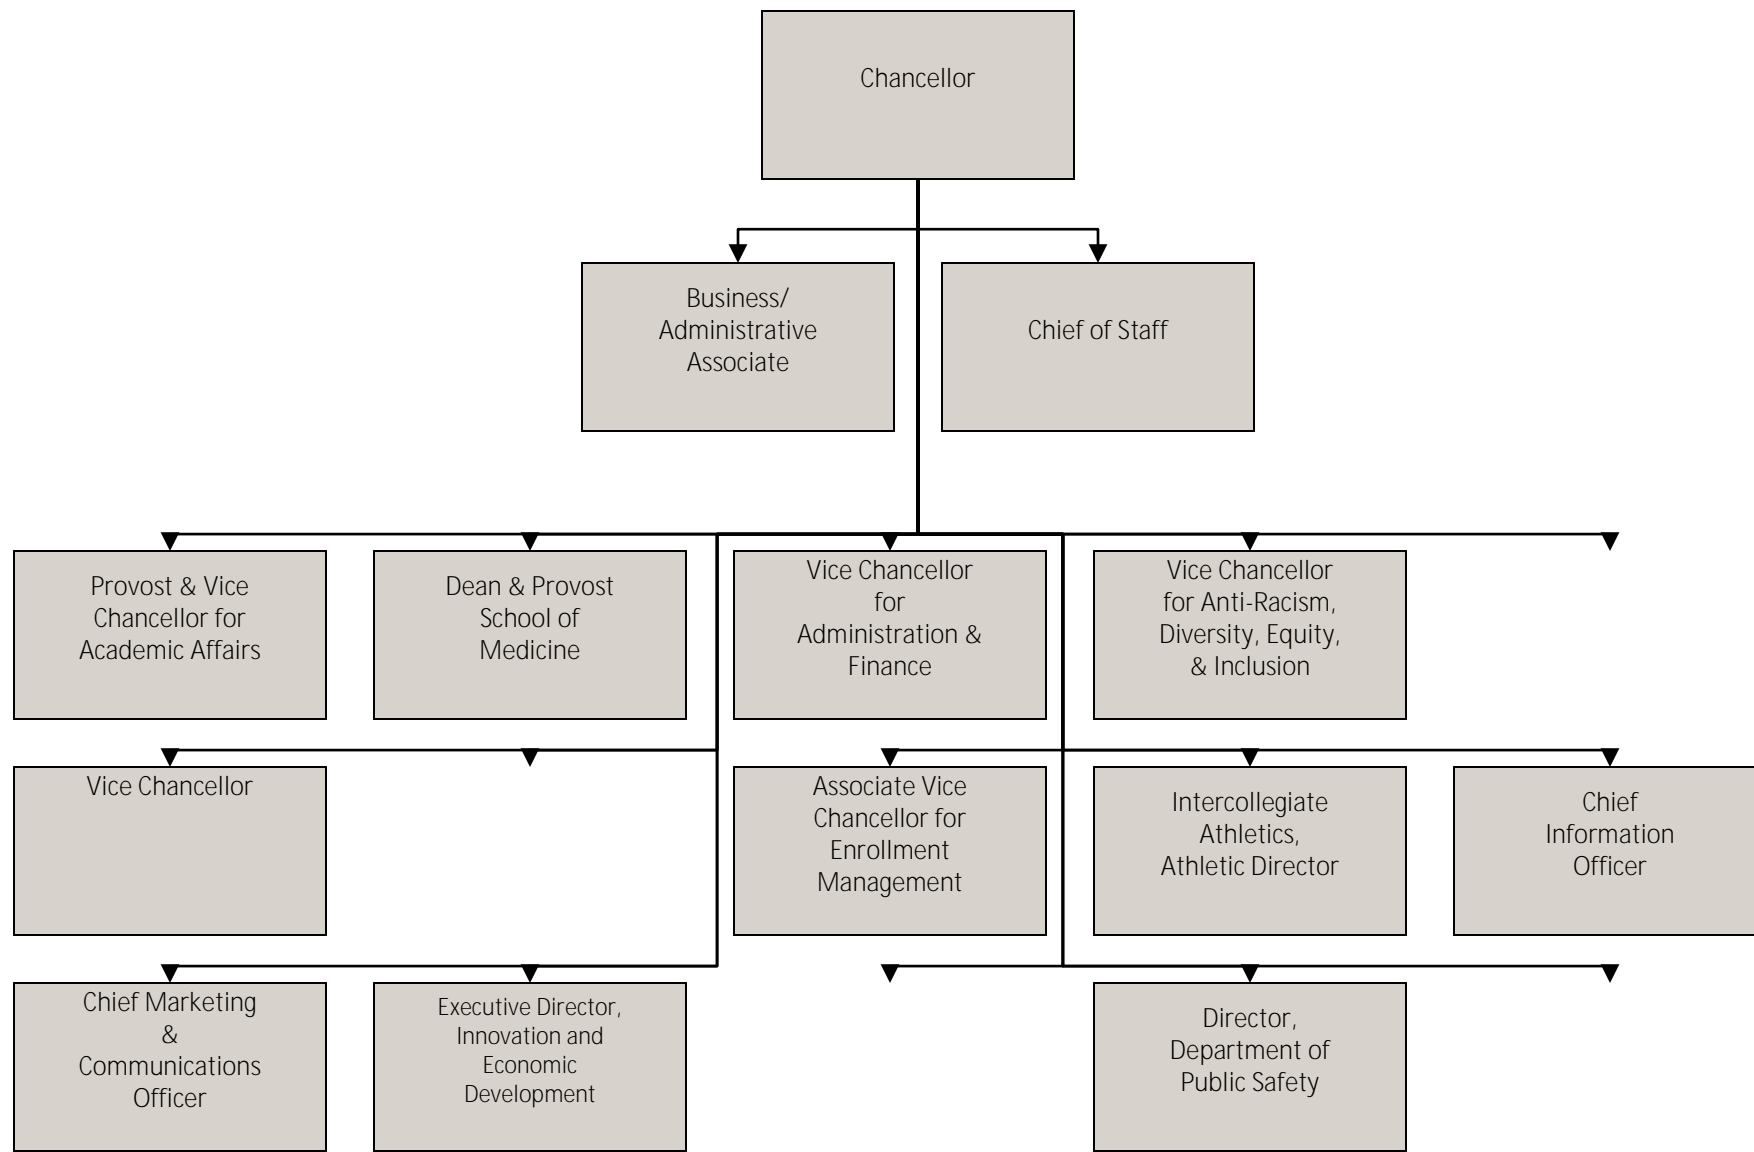

ORGANIZATIONAL CHART

Office of the Chancellor Chief of Staff Reports

Note: Click the top level position to visit the unit's homepage

Associate Provost for Academic Administration
Reports to the Provost and Vice Chancellor for Academic Affairs

Note: Click the top level position to visit the unit s homepage

Associate Provost for Academic Programs
Reports to the Provost and Vice Chancellor for Academic Affairs

Note: Click the top level position to visit the unit s homepage

Dean, College of

School of Education
Reports to the Provost and Vice Chancellor for Academic Affairs

Note: Click the top level position to visit the unit's homepage

School of Law

Reports to the Provost and Vice Chancellor for Academic Affairs