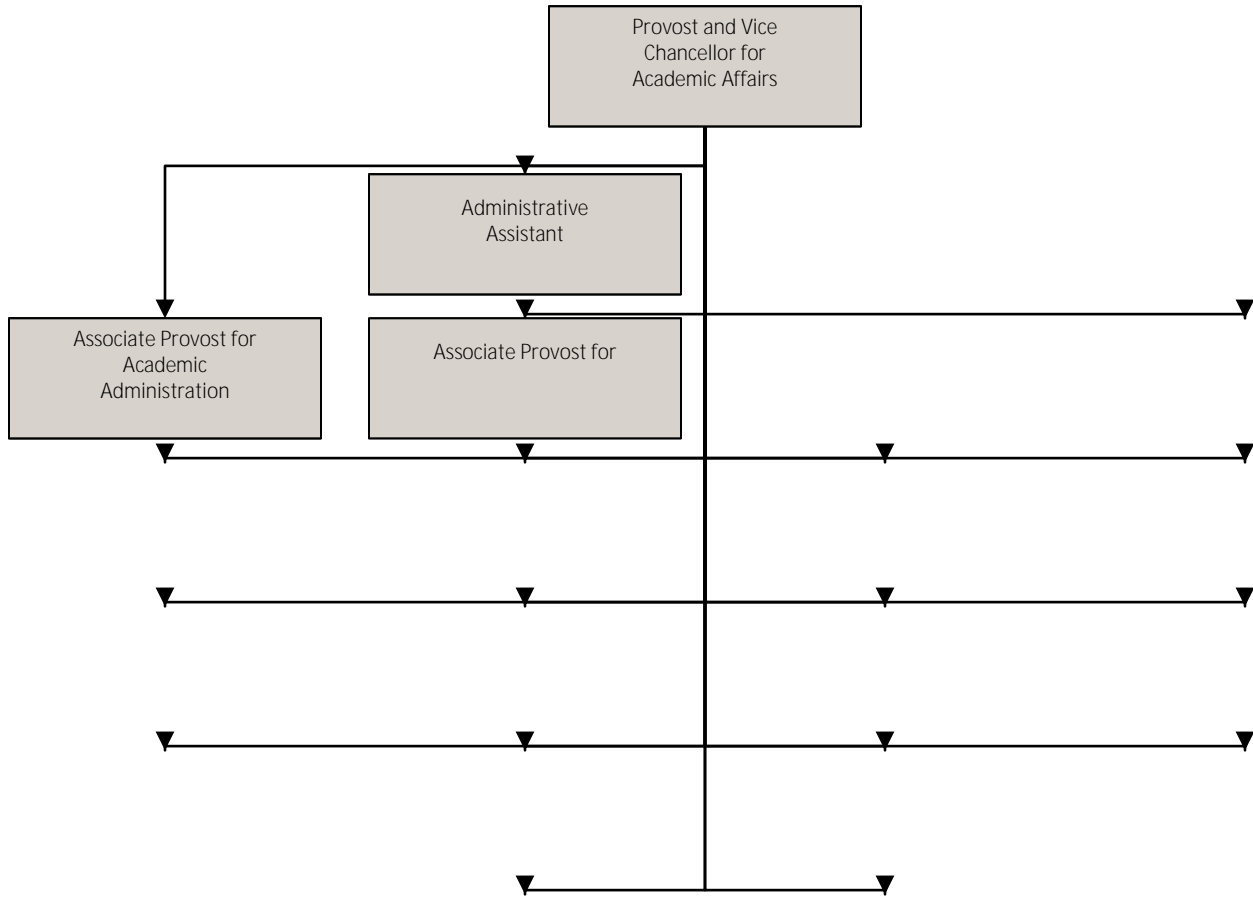

ORGANIZATIONAL CHART

Office of the Chancellor Chief of Staff Reports

Note: Click the top level position to visit the unit's homepage

Associate Provost for Academic Administration
Reports to the Provost and Vice Chancellor for Academic Affairs

Note: Click the top level position to visit the unit s homepage

Associate Provost for Academic Programs
Reports to the Provost and Vice Chancellor for Academic Affairs

Note: Click the top level position to visit the unit s homepage

Dean, College of

School of Education
Reports to the Provost and Vice Chancellor for Academic Affairs

Note: Click the top level position to visit the unit's homepage

School of Law

Reports to the Provost and Vice Chancellor for Academic Affairs

Note: Click the top level position to visit the unit's homepage

School of Medicine Reports to the Chancellor

Note: Click the top level position to visit the unit's homepage

Vice Chancellor for Student Affairs Reports to the Chancellor