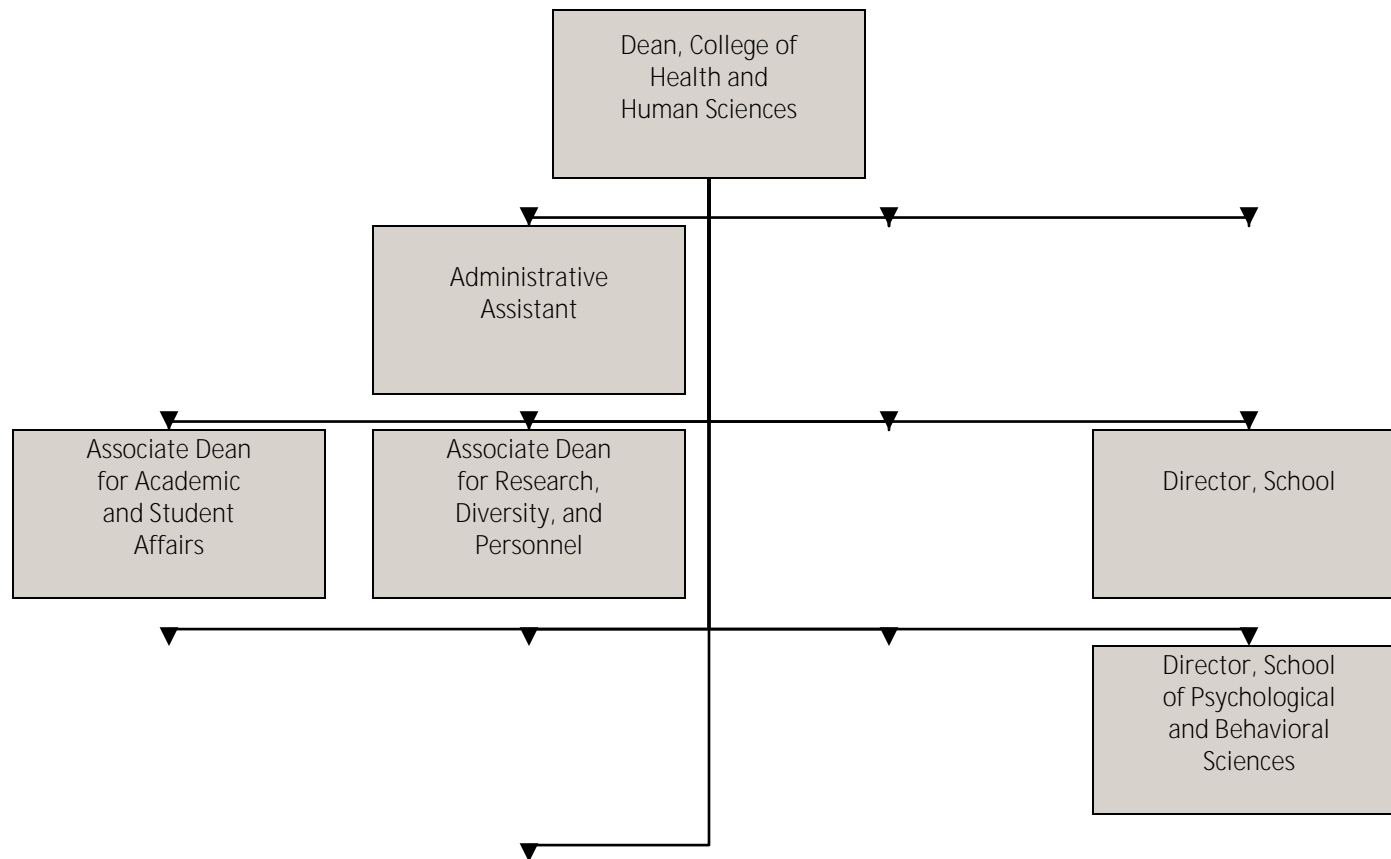

ORGANIZATIONAL CHART

Office of the Chancellor Chief of Staff Reports

Note: Click the top level position to visit the unit's homepage

Associate Provost for Academic Administration
Reports to the Provost and Vice Chancellor for Academic Affairs

Note: Click the top level position to visit the unit s homepage

Associate Provost for Academic Programs
Reports to the Provost and Vice Chancellor for Academic Affairs

Note: Click the top level position to visit the unit s homepage

Dean, College of

School of Education
Reports to the Provost and Vice Chancellor for Academic Affairs

Note: Click the top level position to visit the unit's homepage

School of Law

Reports to the Provost and Vice Chancellor for Academic Affairs

Note: Click the top level position to visit the unit's homepage

School of Medicine Reports to the Chancellor

Note: Click the top level position to visit the unit's homepage

Vice Chancellor for Student Affairs Reports to the Chancellor