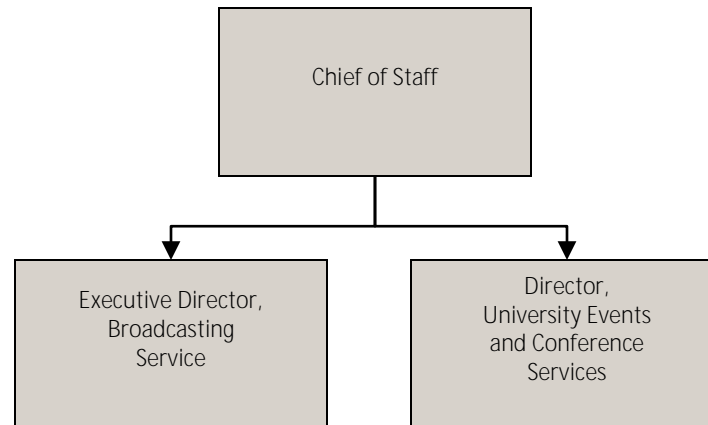

ORGANIZATIONAL CHART

Office of the Chancellor Chief of Staff Reports

Note: Click the top level position to visit the unit's homepage

Associate Provost for Academic Administration
Reports to the Provost and Vice Chancellor for Academic Affairs

Note: Click the top level position to visit the unit s homepage

Associate Provost for Academic Programs
Reports to the Provost and Vice Chancellor for Academic Affairs

Note: Click the top level position to visit the unit s homepage

Dean, College of

School of Education
Reports to the Provost and Vice Chancellor for Academic Affairs

Note: Click the top level position to visit the unit's homepage

School of Law

Reports to the Provost and Vice Chancellor for Academic Affairs