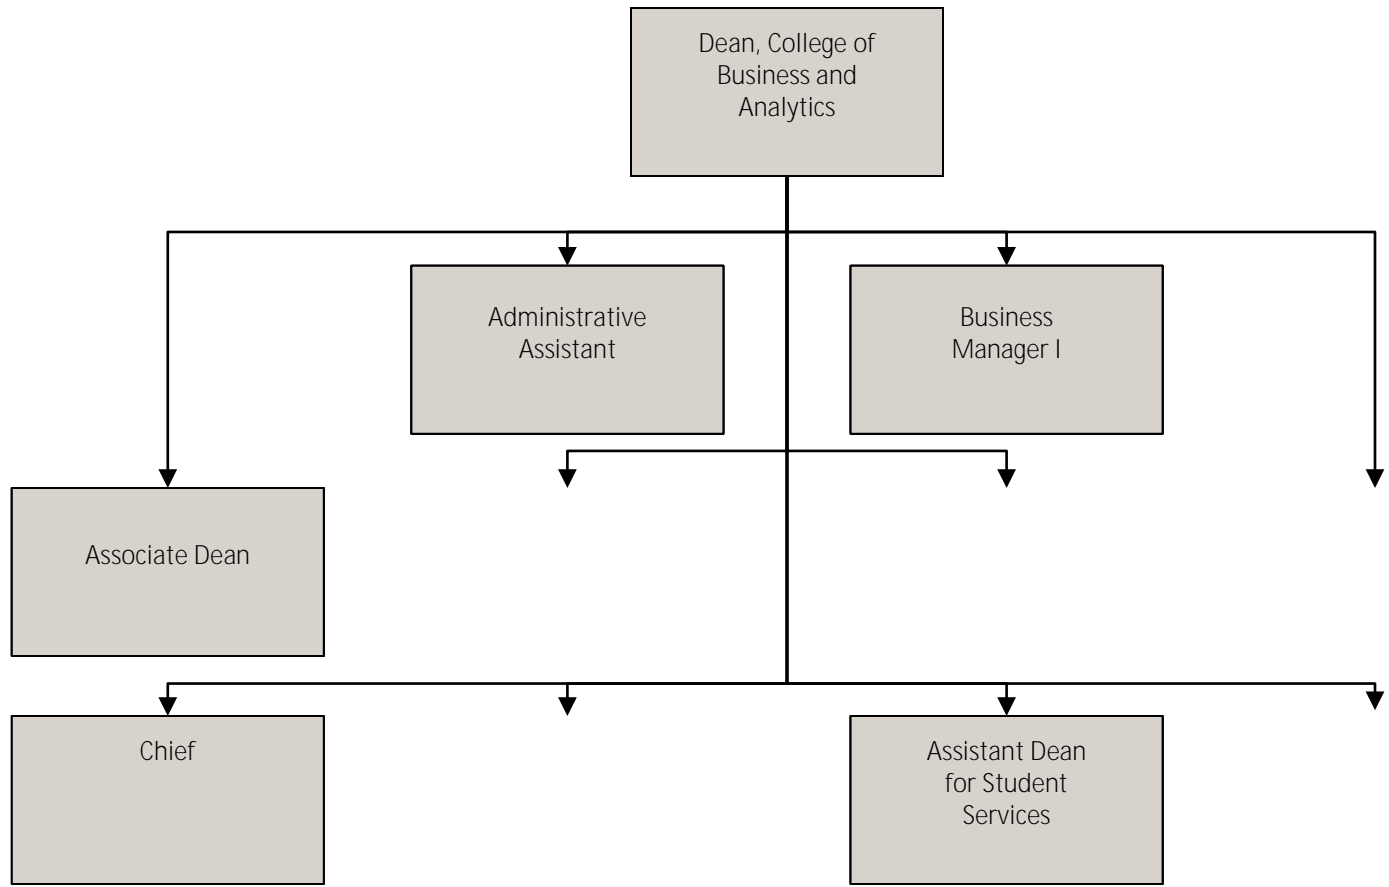

ORGANIZATIONAL CHART

Office of the Chancellor Chief of Staff Reports

Note: Click the top level position to visit the unit's homepage

Associate Provost for Academic Administration
Reports to the Provost and Vice Chancellor for Academic Affairs

Note: Click the top level position to visit the unit s homepage

Associate Provost for Academic Programs
Reports to the Provost and Vice Chancellor for Academic Affairs

Note: Click the top level position to visit the unit s homepage

Dean, College of

School of Education
Reports to the Provost and Vice Chancellor for Academic Affairs

Note: Click the top level position to visit the unit's homepage

School of Law

Reports to the Provost and Vice Chancellor for Academic Affairs

Note: Click the top level position to visit the unit's homepage

School of Medicine Reports to the Chancellor

Note: Click the top level position to visit the unit's homepage

Vice Chancellor for Student Affairs Reports to the Chancellor